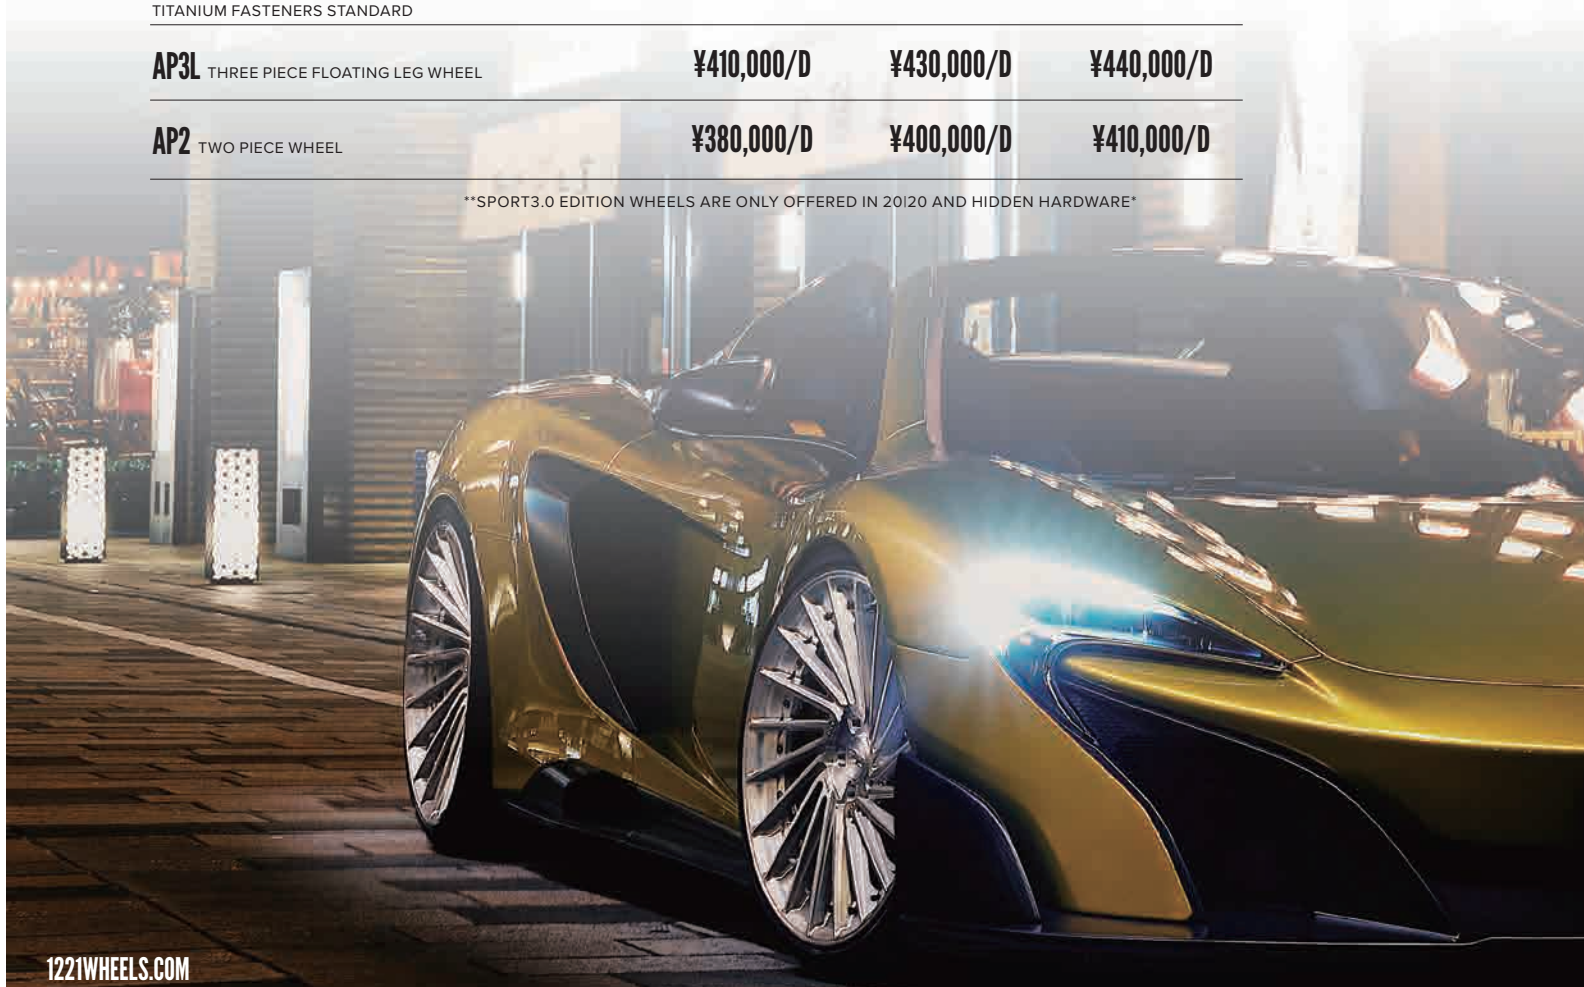

THE MOST ADVANCED TECHNOLOGY

ABSOLUT EDITION WHEELS TITANIUM FASTENERS STANDARD	20 INCH	21 INCH	22 INCH	23 INCH
AP3L IFLOATING LEG WHEEL WITH REAL CARBON FIBER BARREL	¥900,000/D	¥970,000/D	¥1,010,000/D	¥1,120,000/D
AVAILABLE SIZES	20x9.5	21x9.5, 21x12.5	22x12.5	23x10.5

ABSOLUT EDITION WHEELS ARE ONLY OFFERED IN 20I20 AND HIDDEN HARDWARE

V.I.P. EDITION WHEELS TITANIUM FASTENERS STANDARD	20 INCH	21 INCH	22 INCH	23 INCH
AP3LX THREE PIECE FLOATING LEG WHEEL	¥610,000/D	¥630,000/D	¥640,000/D	NA
AP2X TWO PIECE WHEEL	¥570,000/D	¥580,000/D	¥600,000/D	¥660,000/D

V.I.P. EDITION WHEELS ARE ONLY OFFERED IN THE 1221 X-SERIES (NO HIDDEN HARDWARE)

APEX3.0 EDITION WHEELS TITANIUM FASTENERS STANDARD	20 INCH	21 INCH	22 INCH	23 INCH
AP3LX THREE PIECE FLOATING LEG WHEEL	¥490,000/D	¥510,000/D	¥520,000/D	NA
AP2X TWO PIECE WHEEL	¥460,000/D	¥480,000/D	¥490,000/D	¥510,000/D

APEX EDITION WHEELS ARE OFFERED IN 1221 X-SERIES, HIDDEN, AND 20I20 HARDWARE

SPORT3.0 EDITION WHEELS TITANIUM FASTENERS STANDARD	20 INCH	21 INCH	22 INCH
AP3L THREE PIECE FLOATING LEG WHEEL	¥410,000/D	¥430,000/D	¥440,000/D
AP2 TWO PIECE WHEEL	¥380,000/D	¥400,000/D	¥410,000/D

**SPORT3.0 EDITION WHEELS ARE ONLY OFFERED IN 20I20 AND HIDDEN HARDWARE*