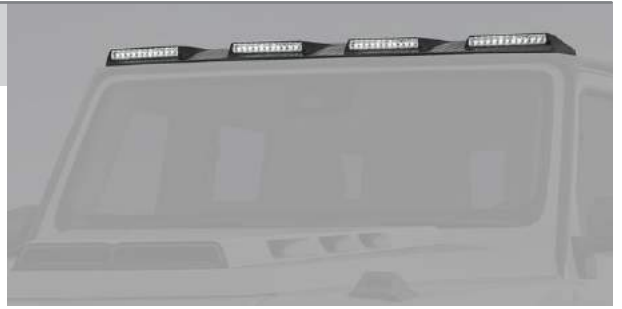

W463A
Roof Cover

front roof cover with fourfold high beam lamp
wiring kit and control unit

Price: ¥ 530,000/E

No: G7.100.110