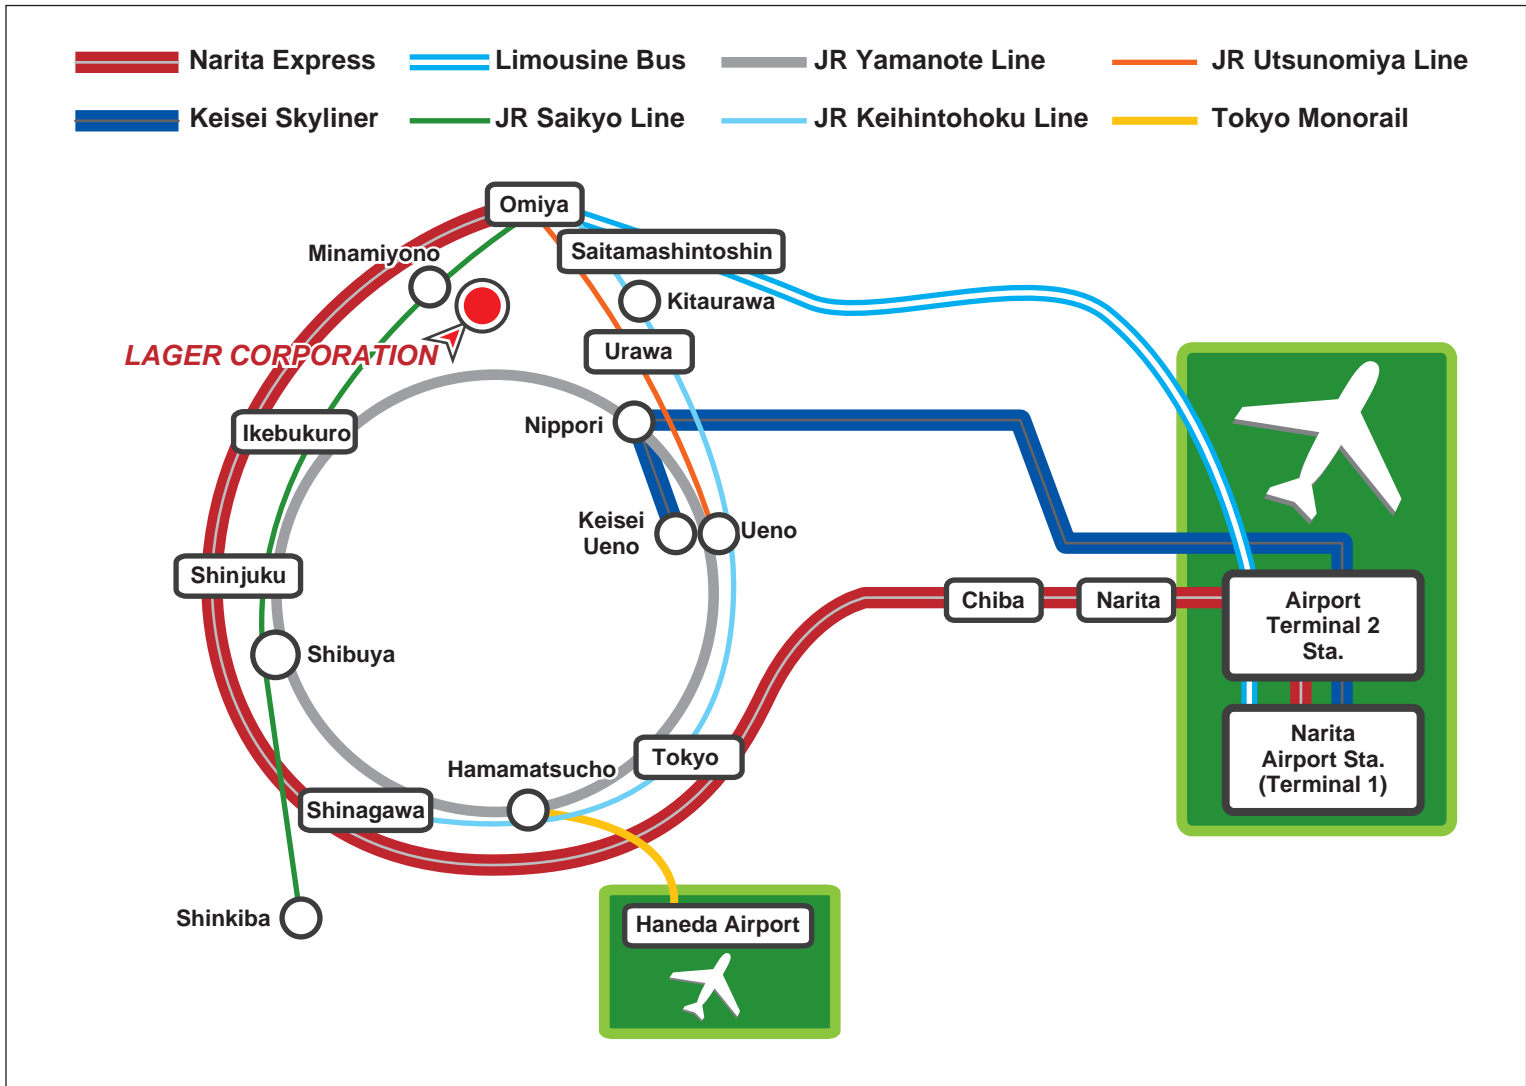

# How you reach to Lager Corporation from Narita International Airport

## NARITA Airport

### By Keisei Skyliner

## By Narita Express