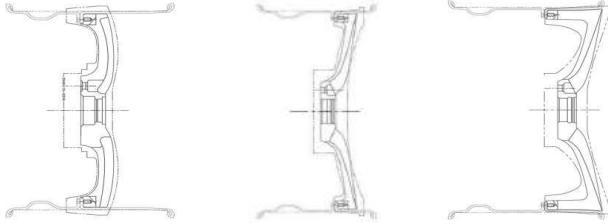

3-PC FORGED

| SIZES AVAILABLE | 3-PC FORGED FLAT / CONVEX CENTER PROFILE. STEP OR REVERSE LIP. | 3-PC FORGED CONCAVE CENTER PROFILE. STEP OR REVERSE LIP. | 3-PC FORGED DEEP CONCAVE CENTER PROFILE. STEP OR REVERSE LIP. |
|-----------------|--|--|---|
| 17* | ¥195,000 | ¥240,000 | ¥270,000 |
| 18 | ¥195,000 | ¥240,000 | ¥270,000 |
| 19 | ¥210,000 | ¥240,000 | ¥270,000 |
| 20 | ¥210,000 | ¥255,000 | ¥280,000 |
| 21 | ¥225,000 | ¥270,000 | ¥300,000 |
| 22 | ¥240,000 | ¥280,000 | ¥310,000 |
| 24 | | | ¥330,000 |